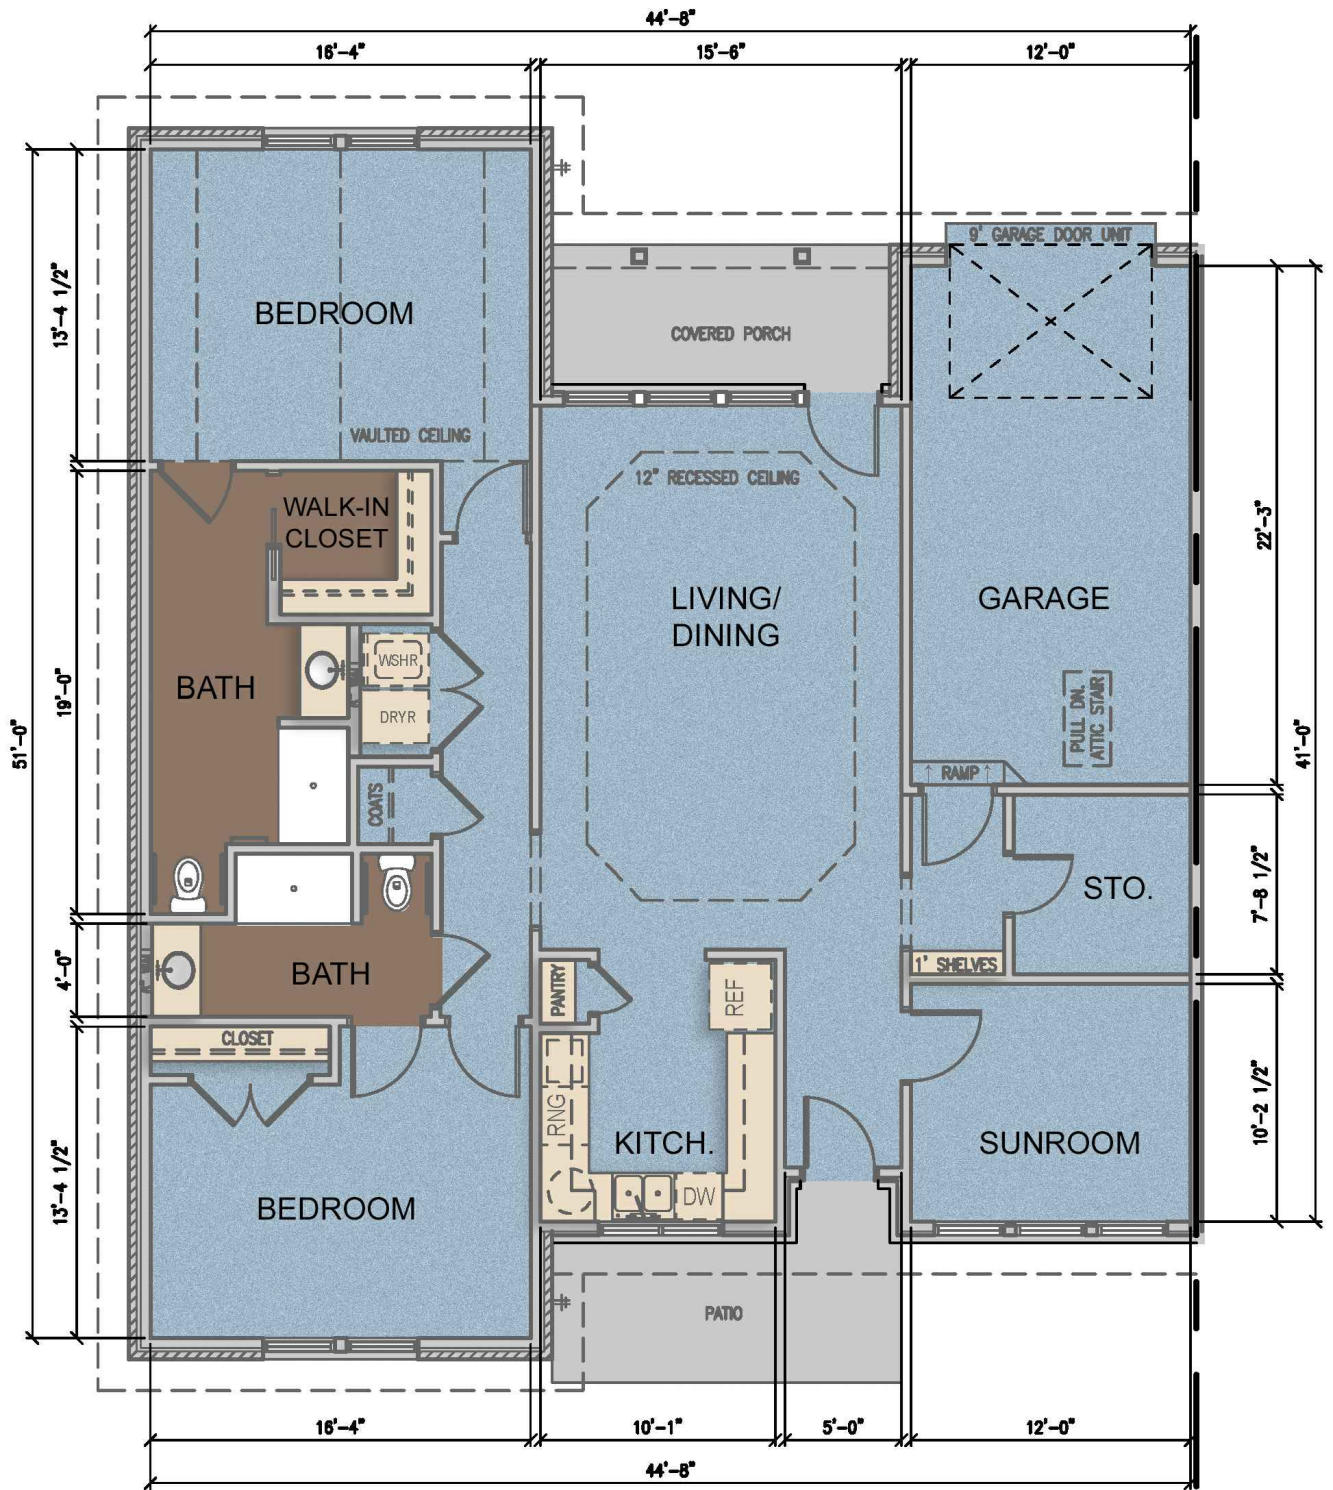

1 BEDROOM 1,225 SF (GROSS) - HEATED
328 SF (GROSS) - UNHEATED

2 BEDROOM 1,604 SF (GROSS) - HEATED
359 SF (GROSS) - UNHEATED