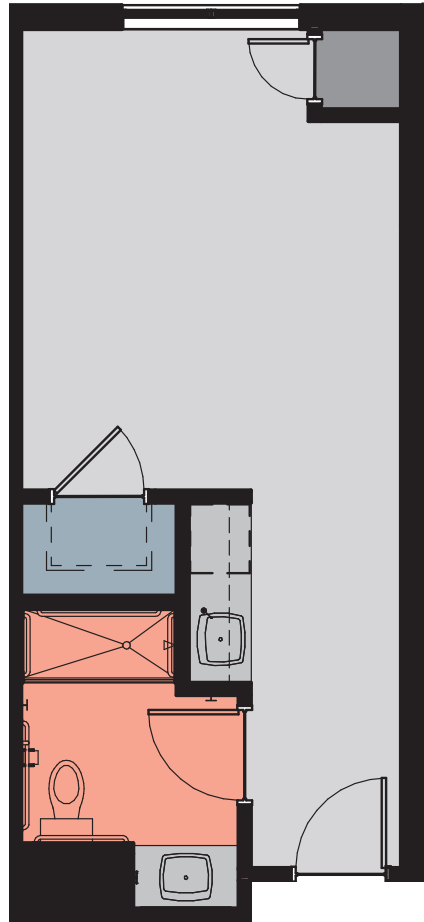

Assisted Living: Studio, 383 sq. ft.