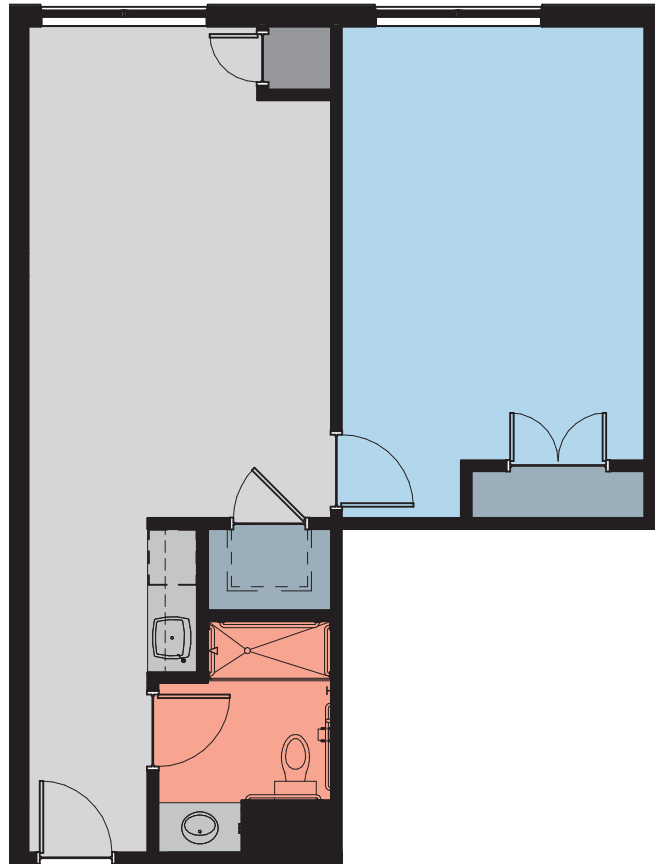

Guest Suite Unit 718 sq. ft.