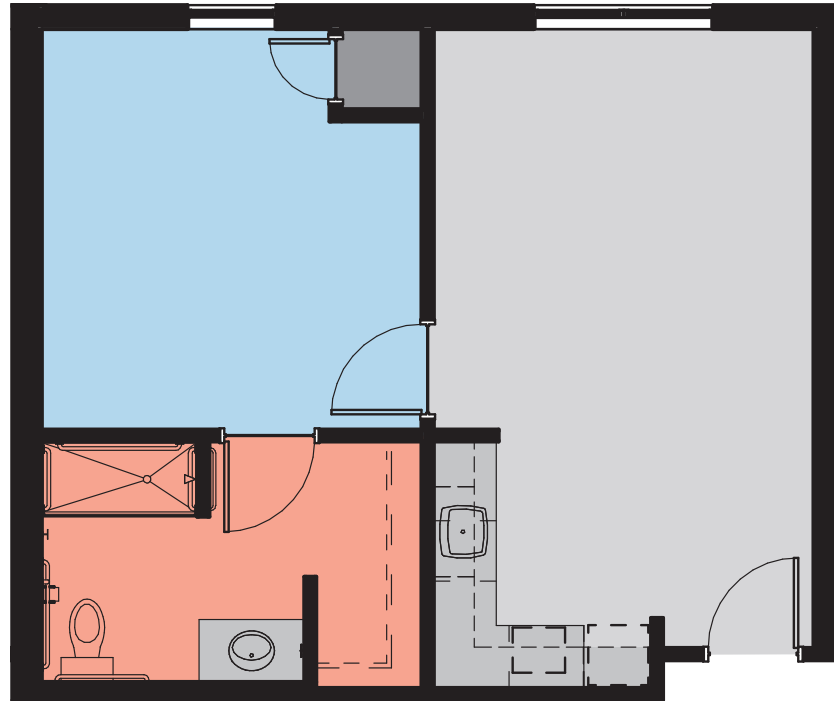

Assisted Living: One Bedroom, 594 sq. ft.