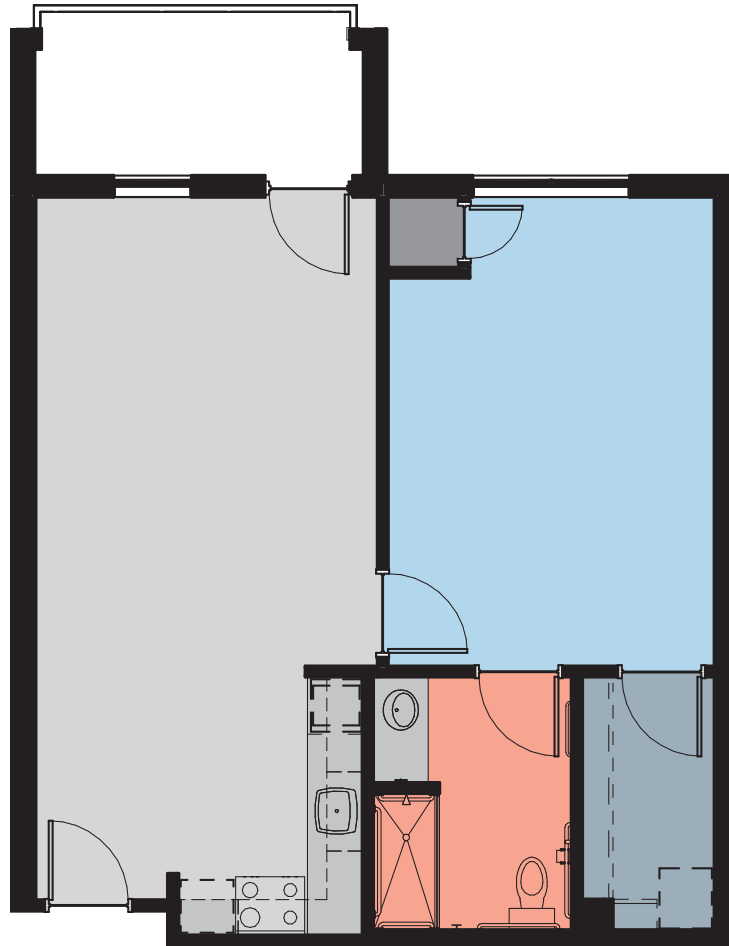

Independent Living: One Bedroom, 759 sq. ft.