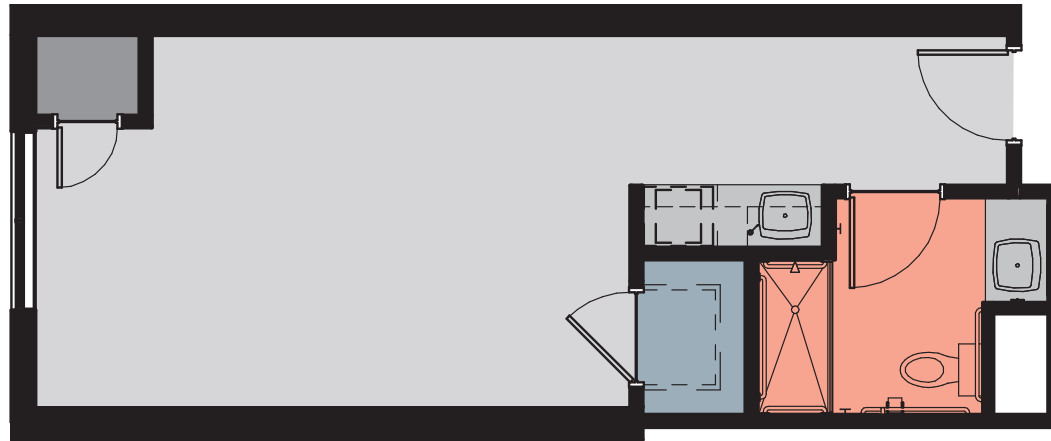

Independent Living: Studio “D”, 424 sq. ft.