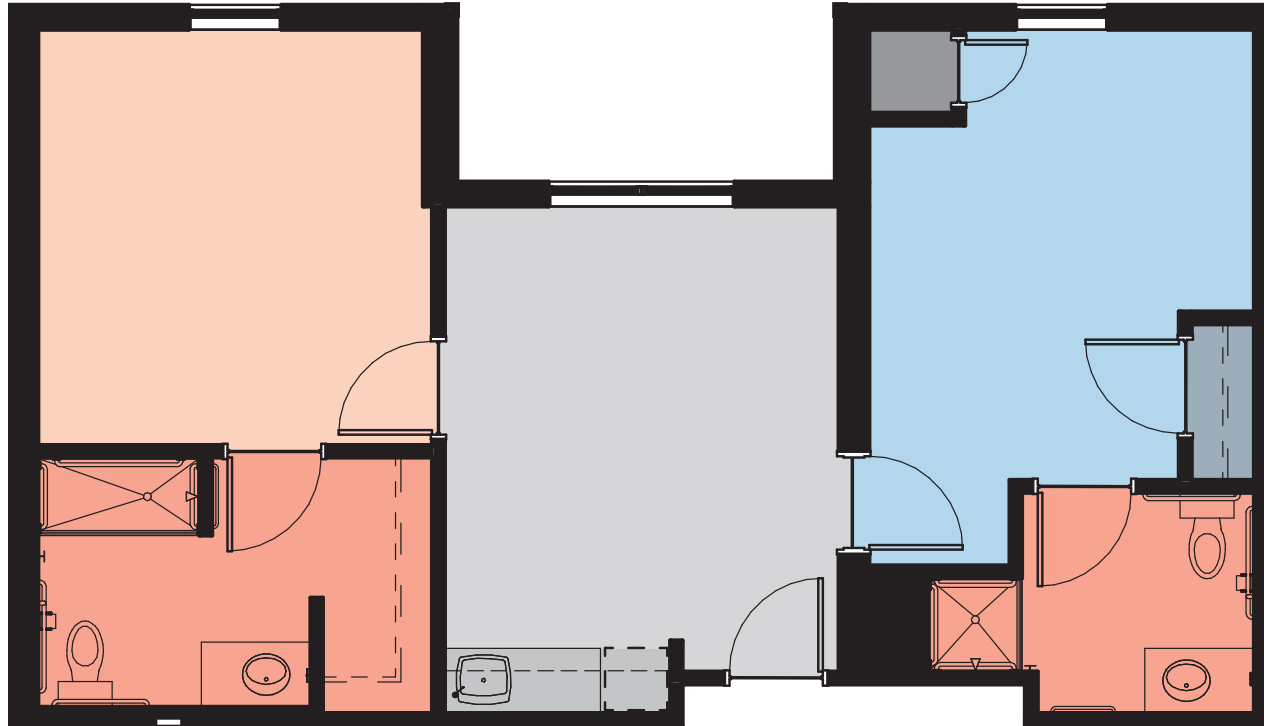

Assisted Living: Two Bedroom, 779 sq. ft.