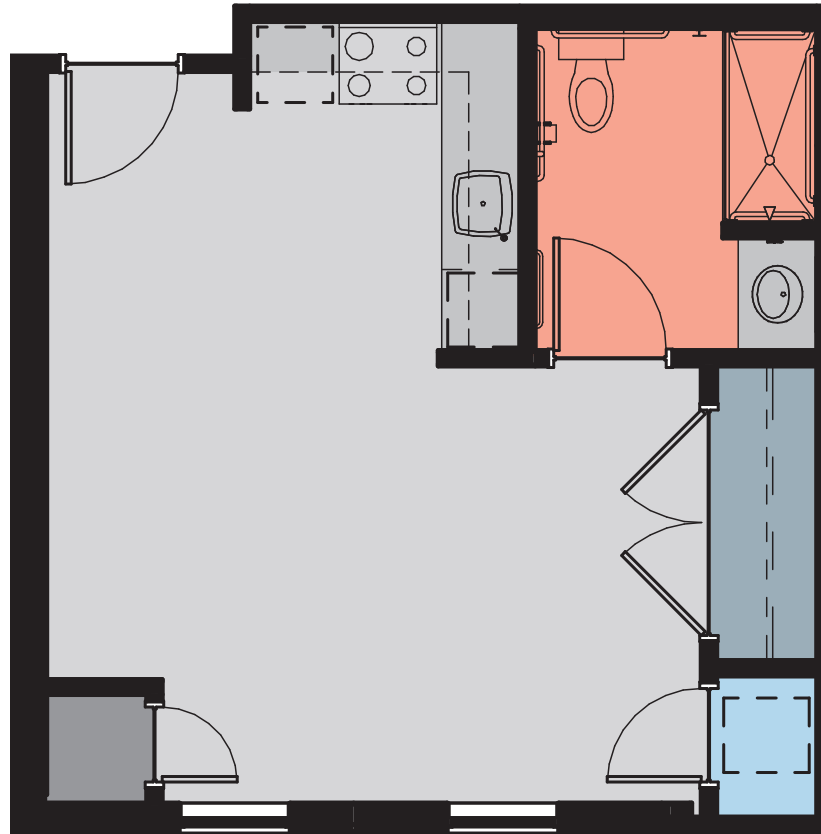

Independent Living: Studio "B", 599 sq. ft.